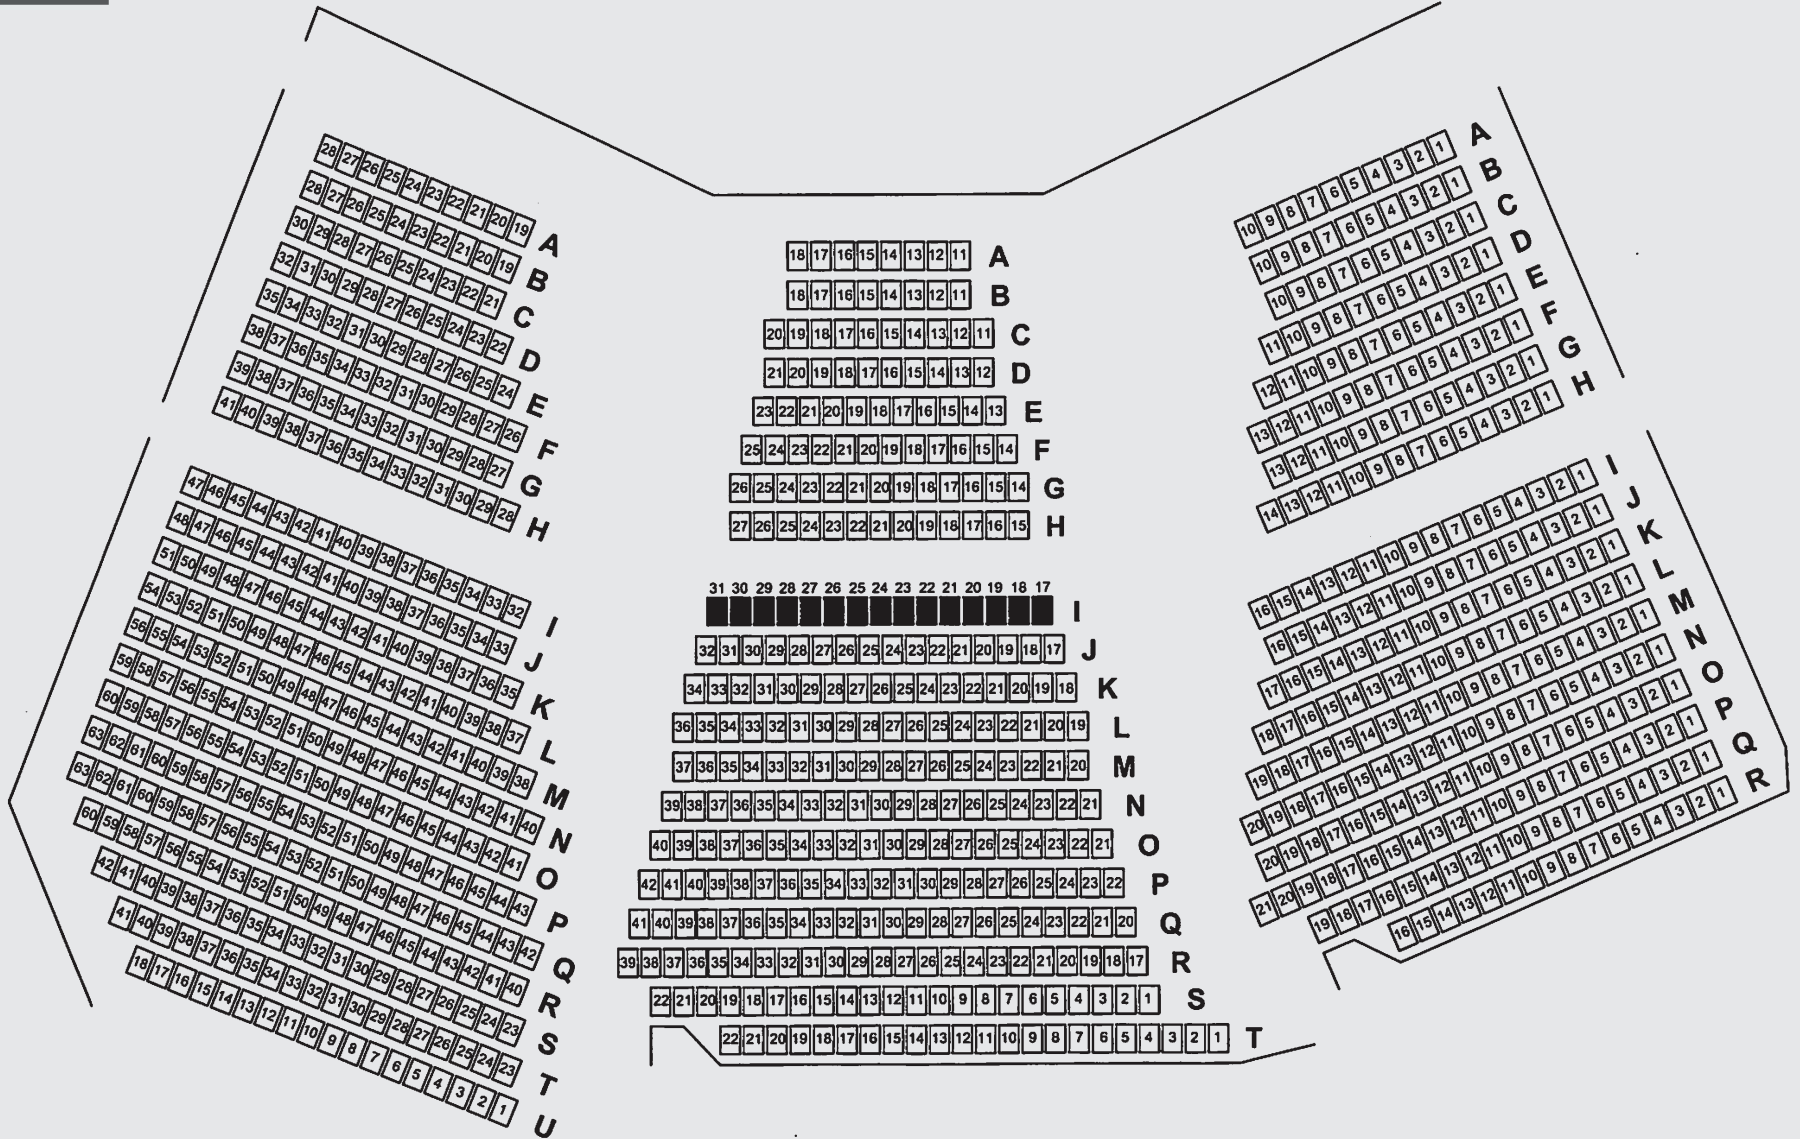

20 BEDFORD WAY

The Logan Hall Seating Plan

EVENTS /
MEETINGS /
PERFORMANCE /

20 BEDFORD WAY

EVENTS /
MEETINGS /
PERFORMANCE /

The Crush Hall ceiling height varies : please enquire for details