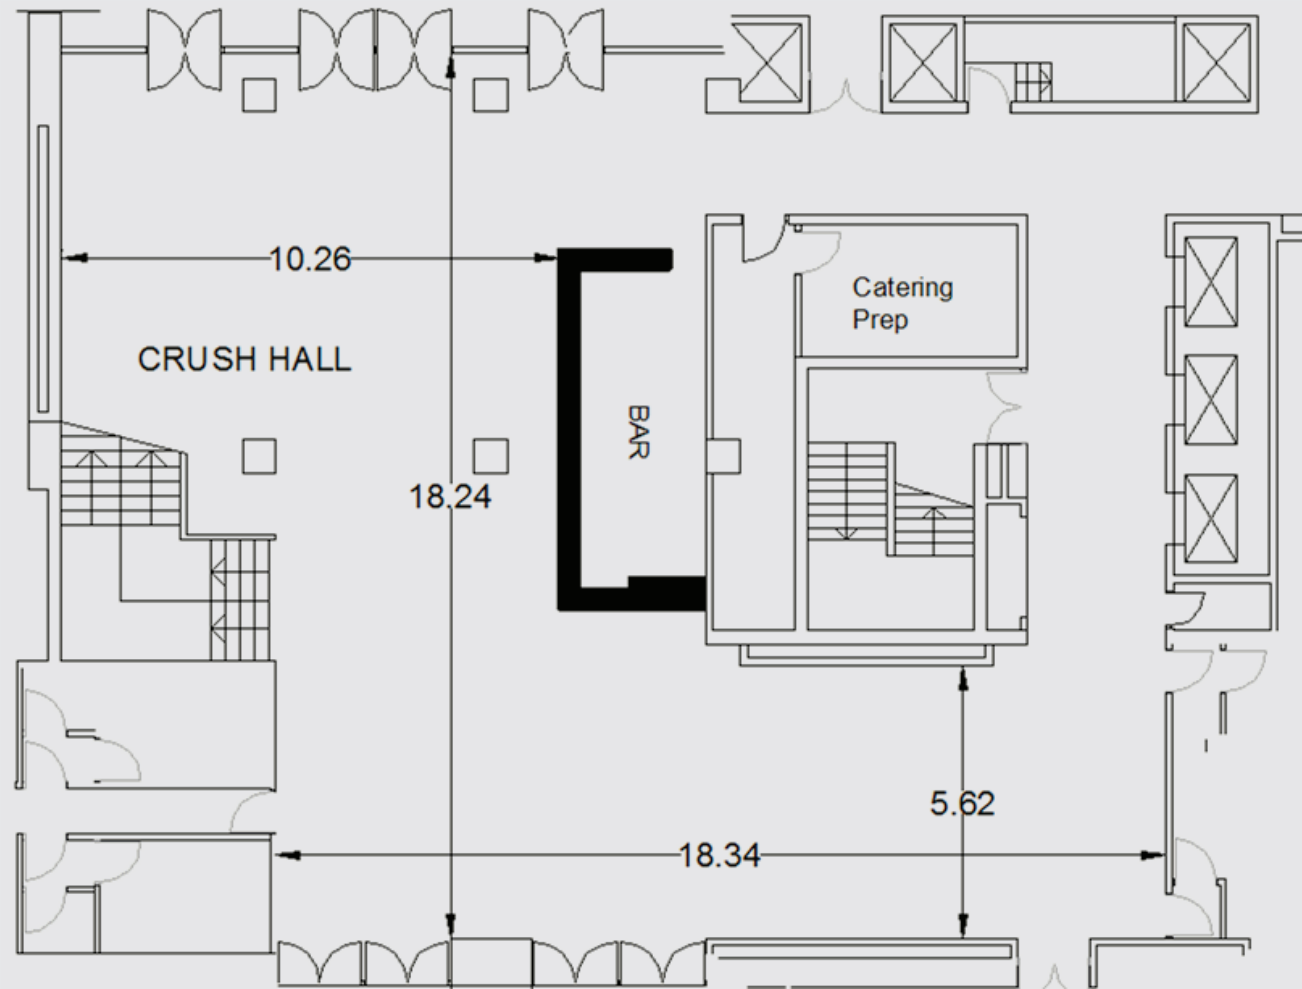

20 BEDFORD WAY

The Logan Hall Seating Plan

EVENTS /
MEETINGS /
PERFORMANCE /

20 BEDFORD WAY

EVENTS /
MEETINGS /
PERFORMANCE /

The Crush Hall ceiling height varies : please enquire for details